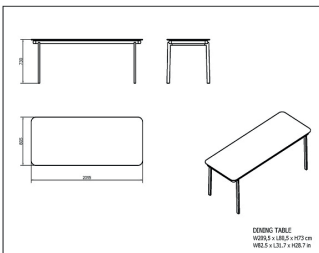

Ref. 70277 - EAN 8411344702772

indecasa
collection

TABLES ANTHEA TABLETOP GREY (PLUMET/OCEAN)

Designed by **Monica Armani**

DESCRIPTION

A distinguished collection for the most select homes, ANTHEA can't be defined as a complement, since its exquisite design turns each of its elements into the star of the setting. Its basic ingredients are colour, solutions for textile innovations, and form. Sofas, large armchairs, chairs, and an innovative pool bed, complete with a side table and coffee table, are perfect features for both indoors and outdoors.

Dining table with structure in cast and extruded aluminium, compact top and tempered glass. Suitable for outdoors.

IMAGE AVAILABLE
SOON

MEASUREMENTS

W 209,5cm × L 80,5cm × H 73cm

W 82.49in × L 31.7in × H 28.75in

CHARACTERISTICS

Weight 51,9 Kg.

STD units	Packaging dim. (cm)	Units Container 20'	Units Container 40'	Units Container HC	Units Traylor 70m ³	Units Truck 100m ³
1X	103 × 230 × 15	33	72	85		85

COLOR

Grey (Plumet/Ocean)