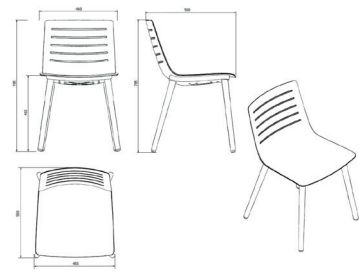

Ref. 05355 - EAN 8411344053553

SKIN WOOD CHAIR WHITE

Designed by Josep Llusà

DESCRIPTION

Chair for indoor use. Seat frame and leg structure injected with polypropylene with fibreglass. Wooden legs. Clip-on assembly system. UV protection.

MEASUREMENTS

W 46cm × L 50cm × H 78,5cm × Hs 46,5cm
 W 18.12in × L 19.69in × H 30.91in × Hs 18.31in

CHARACTERISTICS

Weight 4,86 Kg.

STD units	Packaging dim. (cm)	Units Container 20'	Units Container 40'	Units Container HC	Units Trayler 70m ³	Units Truck 100m ³
2X	x x	312	688	784	864	1072