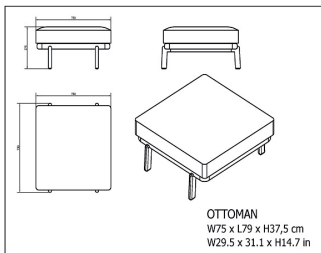

MEASUREMENTS

W 75cm × L 79cm × H 37,5cm

W 29.53in × L 31.11in × H 14.77in

CHARACTERISTICS

Weight 17,3 Kg.

STD units	Packaging dim. (cm)	Units Container 20'	Units Container 40'	Units Container HC	Units Traylor 70m³	Units Truck 100m³
1X	81 × 81 × 40	61	134	158		158

STRUCTURE COLOR

Anthea Plumet

TEXTILENE

White & Black

SUSTAINABLE PRODUCTION - ENVIRONMENTAL COMMITMENT

Resol invests money and resources for research and search for more sustainable processes.

All Resol products are produced with a responsible use of water.

Dangerous chemicals are not used under any circumstances during production.

At Resol, all waste is managed in a sustainable and responsible way.