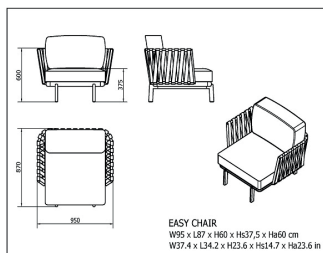

MEASUREMENTS

W 95cm x L 87cm x H 60cm x Hs 37,5cm x Ha 60cm

W 37.4in x L 34.26in x H 23.63in x Hs 14.77in x Ha 23.63in

CHARACTERISTICS

Weight 23,3 Kg.

STD units	Packaging dim. (cm)	Units Container 20'	Units Container 40'	Units Container HC	Units Traylor 70m³	Units Truck 100m³
1X	100 x 100 x 65	36	78	92		92

SHELL COLOR

Anthea Plumet

LEG COLOR

Anthracite

UPHOLSTERED

Passementerie Black & White

SUSTAINABLE PRODUCTION - ENVIRONMENTAL COMMITMENT

Resol invests money and resources for research and search for more sustainable processes.

All Resol products are produced with a responsible use of water.

Dangerous chemicals are not used under any circumstances during production.

At Resol, all waste is managed in a sustainable and responsible way.