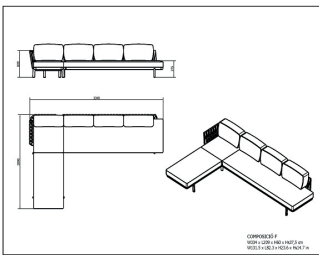

Sofa system with lacquered aluminium structure, cushions and upholstery suitable for outdoor use, and backrest in braided trimming tape on aluminium tube. Wide range of colours and combinations to choose from the optional cushions.

IMAGE AVAILABLE
SOON

MEASUREMENTS

W 210cm × L 335cm × H 60cm × Hs 37,5cm

W 82.68in × L 131.89in × H 23.63in × Hs 14.77in

CHARACTERISTICS

Weight 85,4 Kg.

STD units	Packaging dim. (cm)	Units Container 20'	Units Container 40'	Units Container HC	Units Traylor 70m ³	Units Truck 100m ³
1X	100 × 100 × 65	4	8	8		10