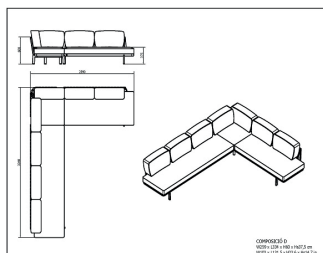

IMAGE AVAILABLE
SOON

MEASUREMENTS

W 260cm × L 335cm × H 60cm × Hs 37,5cm

W 102.37in × L 131.89in × H 23.63in × Hs 14.77in

CHARACTERISTICS

Weight 97,3 Kg.

STD units	Packaging dim. (cm)	Units Container 20'	Units Container 40'	Units Container HC	Units Traylor 70m ³	Units Truck 100m ³
1X	100 × 100 × 65	4	8	8		10