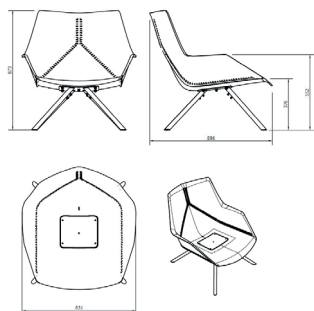

Ref. 70130 - EAN 8411344701300

ANOU METAL LEGS MINT GREENISH GREY

Designed by **Jorge Pensi**

DESCRIPTION

Armchair for indoor and outdoor use. Polypropylene injected frame with fibreglass. Painted iron structure. Removable zipped cushion.

AWARDS

Premios ADI -
Delta de Bronce
2020

IMAGE AVAILABLE
SOON

MEASUREMENTS

W 83,1cm × L 89,6cm × H 87,3cm × Hs 47,7cm × Ha 55,6cm
W 32.72in × L 35.28in × H 34.38in × Hs 18.78in × Ha 21.89in

CHARACTERISTICS

Weight 18,15 Kg.

STD units	Packaging dim. (cm)	Units Container 20'	Units Container 40'	Units Container HC	Units Traylor 70m ³	Units Truck 100m ³
1X	90 × 100 × 90	24	52	52	96	100

STRUCTURE COLOR

Mint Greenish Grey