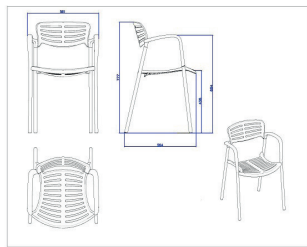

Ref. 70000 - EAN 8411344700006

indecasa
collection

TOLEDO CHAIR WITH ARMS ALUMINUM

Designed by **Jorge Pensi**

DESCRIPTION

Armchair for indoor and outdoor use. Seat and back made of anodized and polished aluminum, mounted with stainless steel screws. Stackable. It's 100% recyclable according to International standards of low emission products. Net weight 6,8 kg. (14.99 lb).

AWARDS

Premios ADI
1988

CERTIFICATIONS

UNE-EN 16139, UNE-EN 581-2, UNE-EN 581-1

MEASUREMENTS

W 56,1cm × L 56,4cm × H 77,7cm × Hs 43,8cm × Ha 69cm
W 22.09in × L 22.21in × H 30.6in × Hs 17.25in × Ha 27.17in

CHARACTERISTICS

Weight 6,8 Kg.

Stackable max 4 Units

STD units	Packaging dim. (cm)	Units Container 20'	Units Container 40'	Units Container HC	Units Traylor 70m³	Units Truck 100m³
2X	57 × 59.5 × 83	216	432	480	528	

STRUCTURE COLOR