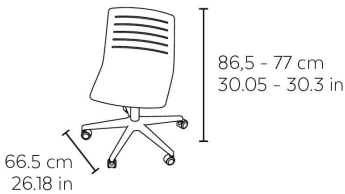

Ref. 03962 - EAN 8411344039625

SKIN CHAIR WITH WHEELS WHITE

Designed by Josep Llusà

DESCRIPTION

Designed to provide maximum comfort, the SKIN collection has a wide variety of frames and upholstery to better adapt the design to the setting. Our range of chairs, benches and stools enables this design to fit into any setting in your office.

Chair with wheels for indoor use. Seat injected with fiberglass and PP. Adjustable height (40-51,5 cm).

MEASUREMENTS

W 62cm × L 62cm × H 74,7cm × Hs 40cm
W 24.41in × L 24.41in × H 29.41in × Hs 15.75in

CHARACTERISTICS

Weight 10 Kg.

STD units	Packaging dim. (cm)	Units Container 20'	Units Container 40'	Units Container HC	Units Trayler 70m ³	Units Truck 100m ³
2X	60 × 60 × 50	152	304	319		436

SHELL COLOR

LEG COLOR

SUSTAINABLE PRODUCTION - ENVIRONMENTAL COMMITMENT