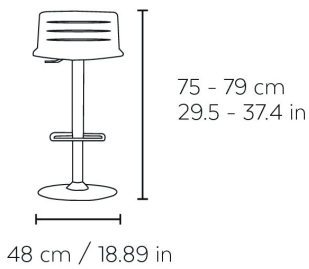

Central foot stool for indoor use. Housing injected in PP with fiberglass. Chromed or white painted steel structure. Swivel stool with adjustable height with gas piston. Hs 56x77. H79-100.

MEASUREMENTS

W 48cm × L 48cm × H 115cm × Hs 77cm

W 18.9in × L 18.9in × H 45.28in × Hs 30.32in

CHARACTERISTICS

Weight 7,7 Kg.

STD units	Packaging dim. (cm)	Units Container 20'	Units Container 40'	Units Container HC	Units Traylor 70m³	Units Truck 100m³
1X	60 × 60 × 50	312	740	760		1640