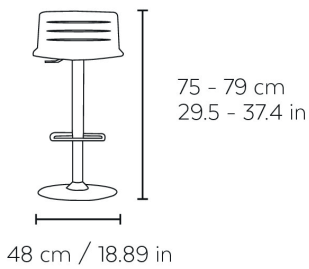

Ref. 03786 - EAN 8411344037867

SKIN STOOL CENTRAL FOOT WHITE

Designed by Josep Llusà

DESCRIPTION

Designed to provide maximum comfort, the SKIN collection has a wide variety of frames and upholstery to better adapt the design to the setting. Our range of chairs, benches and stools enables this design to fit into any setting in your office.

Central foot stool for indoor use. Housing injected in PP with fiberglass. Chromed or white painted steel structure. Swivel stool with adjustable height with gas piston. Hs 56x77. H79-100.

MEASUREMENTS

W 48cm × L 48cm × H 115cm × Hs 77cm
W 18.9in × L 18.9in × H 45.28in × Hs 30.32in

CHARACTERISTICS

Weight 7,7 Kg.

STD units	Packaging dim. (cm)	Units Container 20'	Units Container 40'	Units Container HC	Units Trayler 70m ³	Units Truck 100m ³
1X	60 × 60 × 50	312	740	760		1640