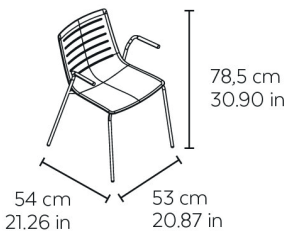

Four legs chair for indoor use. Seat injected with fiberglass and PP. Structure made of steel with white or black finishing. Stackable. Net weight 5,51 kg (12.15 lb).

### MEASUREMENTS

W 56cm × L 54,4cm × H 77,7cm × Hs 43cm × Ha 65,5cm  
W 22.05in × L 21.42in × H 30.6in × Hs 16.93in × Ha 25.79in

### CHARACTERISTICS

**Weight** 5,51 Kg.  
**Maximum Stackable** 10 Units

STD units	Packaging dim. (cm)	Units Container 20'	Units Container 40'	Units Container HC	Units Trayler 70m <sup>3</sup>	Units Truck 100m <sup>3</sup>
2X	60.1 × 66.1 × 90	138	304	304		436
4X	60.7 × 73.7 × 96.9	176	400	400		528