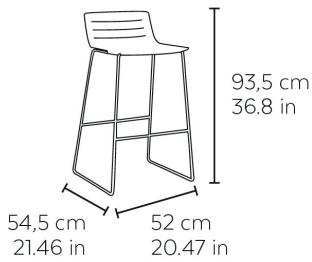

Sled-base stool for indoor use. Seat injected with fiberglass and PP. Structure made of steel with white finishing. Net weight 7,45 kg (16.42 lb).

### MEASUREMENTS

W 52cm × L 54,5cm × H 94,5cm × Hs 73cm  
W 20.48in × L 21.46in × H 37.21in × Hs 28.75in

### CHARACTERISTICS

Weight 7,45 Kg.

STD units	Packaging dim. (cm)	Units Container 20'	Units Container 40'	Units Container HC	Units Trayler 70m <sup>3</sup>	Units Truck 100m <sup>3</sup>
2X	60 × 56 × 107.5	80	176	176	416	
4X	51.7 × 74.2 × 96.9	180	352	352	416	