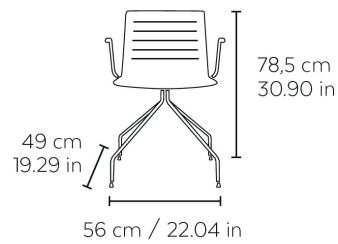

Spider armchair for indoor use. Seat injected with fiberglass and PP. Structure made of steel with chrome or white finishing. Net weight 7,48 kg (16.49 lb).

### MEASUREMENTS

W 56cm × L 53,4cm × H 77,5cm × Hs 43,7cm × Ha 65,5cm  
W 22.05in × L 21.03in × H 30.52in × Hs 17.21in × Ha 25.79in

### CHARACTERISTICS

Weight 7,48 Kg.

STD units	Packaging dim. (cm)	Units Container 20'	Units Container 40'	Units Container HC	Units Trayler 70m <sup>3</sup>	Units Truck 100m <sup>3</sup>
2X	60 × 60 × 50	138	304	304		436