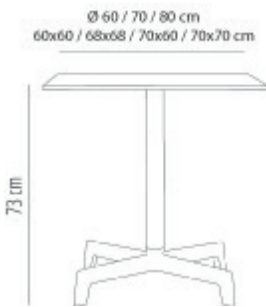

### DESCRIPTION

Table with pedestal base for indoor and outdoor use. The base is composed of two pieces, a casing injected with polyamide and a painted iron counterweight. Anodized aluminium tube, ø 60 x 2 mm thick. UV protection. Table top in high pressure laminate (HPL).

### MEASUREMENTS

W 60cm × L 70cm × H 72,5cm

W 23.63in × L 27.56in × H 28.55in

### CHARACTERISTICS

**Weight** 10,5 Kg.

STD units	Packaging dim. (cm)	Units Container 20'	Units Container 40'	Units Container HC	Units Traylor 70m <sup>3</sup>	Units Truck 100m <sup>3</sup>
1X	71 × 74 × 20		350		462	