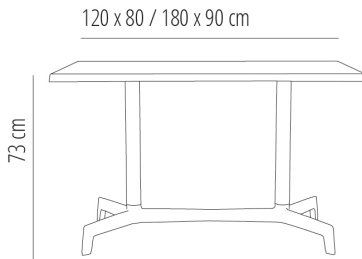

Ref. 02249 - EAN 8411344022498

TABLES DOUBLE SPUTNIK PEDESTAL BASE TABLETOP WHITE

Designed by Josep Llusà

DESCRIPTION

Table with pedestal base for indoor and outdoor use. The base is composed of two pieces, a casing injected with polyamide and a painted iron counterweight. Anodized aluminium tube, ø 60 x 2 mm thick. UV protection. Table top in high pressure laminate (HPL).

IMAGE AVAILABLE
SOON

MEASUREMENTS

W 80cm × L 120cm × H 72,5cm

W 31.5in × L 47.25in × H 28.55in

CHARACTERISTICS

Weight 23,16 Kg.

STD units	Packaging dim. (cm)	Units Container 20'	Units Container 40'	Units Container HC	Units Traylor 70m ³	Units Truck 100m ³
1X	72 × 102 × 15		367		440	