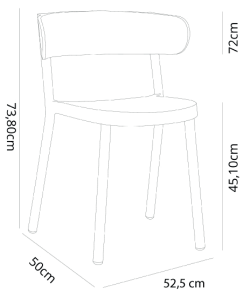

Ref. 05508 - EAN 8411344055083

CASINO CHAIR GREEN EDITION YELLOW FIRE

Designed by Joan Gaspar

DESCRIPTION

Armchair for indoor and outdoor use. Injected with fiberglass and PP 100% recycled using gas assisted injection moulding technology. UV protection. Net weight 4,1 kg (9.04 lb).

CERTIFICATIONS

UNE-EN 16139, UNE-EN 581-1, UNE-EN 581-2

MEASUREMENTS

W 52,5cm × L 50cm × H 73,8cm × Hs 45,1cm × Ha 72cm

W 20.67in × L 19.69in × H 29.06in × Hs 17.76in × Ha 28.35in

CHARACTERISTICS

Weight 4,1 Kg.

Stackable max 8 Units

STD units	Packaging dim. (cm)	Units Container 20'	Units Container 40'	Units Container HC	Units Trayler 70m ³	Units Truck 100m ³
4X	× ×	264	612	744	832	1080
2X	× ×	132	306	372	416	540
P25	× ×	600	1200	1200	1350	1550