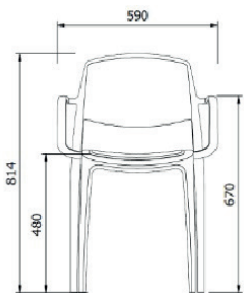

CERTIFICATIONS

ANSI BIFMA X5.1

MEASUREMENTS

W 59cm × L 55,8cm × H 81,4cm × Hs 48cm × Ha 67cm

W 23.23in × L 21.97in × H 32.05in × Hs 18.9in × Ha 26.38in

CHARACTERISTICS

Weight 5,24 Kg.

Stackable max 9 Units

STD units	Packaging dim. (cm)	Units Container 20'	Units Container 40'	Units Container HC	Units Traylor 70m ³	Units Truck 100m ³
4X	× ×					
2X	× ×					
P20	× ×					

STRUCTURE COLOR

UPHOLSTERED

SUSTAINABLE PRODUCTION - ENVIRONMENTAL COMMITMENT