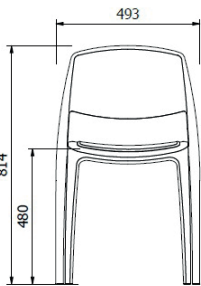

CERTIFICATIONS

ANSI BIFMA X5.1

MEASUREMENTS

W 49,3cm × L 55,8cm × H 81,4cm × Hs 48cm

W 19.41in × L 21.97in × H 32.05in × Hs 18.9in

CHARACTERISTICS

Weight 4,8 Kg.

Stackable max 9 Units

STD units	Packaging dim. (cm)	Units Container 20'	Units Container 40'	Units Container HC	Units Traylor 70m ³	Units Truck 100m ³
4X	× ×	152	308	332	424	436
2X	× ×	134	316	362	480	536
P26	× ×	624	1248	1248	1404	1456