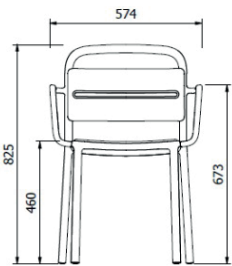

### MEASUREMENTS

W 57,4cm × L 53,5cm × H 82,5cm × Hs 46cm × Ha 67,3cm  
W 22.6in × L 21.07in × H 32.49in × Hs 18.12in × Ha 26.5in

### CHARACTERISTICS

**Weight** 4,01 Kg.

**Stackable max** 10 Units

STD units	Packaging dim. (cm)	Units Container 20'	Units Container 40'	Units Container HC	Units Traylor 70m <sup>3</sup>	Units Truck 100m <sup>3</sup>
4X	× ×	252	516	600	696	784
2X	× ×	70	292	352	420	504
P24	× ×	768	1536	1536	1728	1792