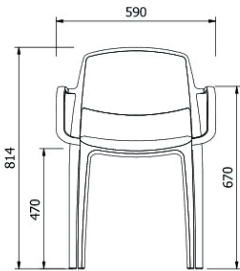

Ref. 05370 - EAN 8411344053720

SMART CHAIR WITH ARMS WHITE

Designed by Javier Cuñado

DESCRIPTION

Chair with arms for indoor and outdoor use. Manufactured in polypropylene with fibreglass using gas-assisted moulding technology. UV protection.

CERTIFICATIONS

ANSI BIFMA X5.1

MEASUREMENTS

W 59cm × L 55,8cm × H 81,4cm × Hs 47cm × Ha 67cm

W 23.23in × L 21.97in × H 32.05in × Hs 18.5in × Ha 26.38in

CHARACTERISTICS

Weight 4,54 Kg.

Stackable max 9 Units

| STD units | Packaging dim. (cm) | Units Container 20' | Units Container 40' | Units Container HC | Units Traylor 70m ³ | Units Truck 100m ³ |
|-----------|---------------------|---------------------|---------------------|--------------------|--------------------------------|-------------------------------|
| 4X | × × | 256 | 524 | 572 | 800 | 800 |
| 2X | × × | 134 | 316 | 362 | 480 | 536 |
| P20 | × × | 480 | 960 | 960 | 1080 | 1120 |