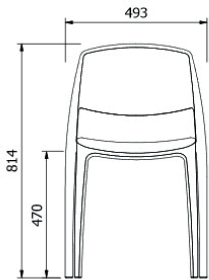

### MEASUREMENTS

W 49,3cm × L 55,8cm × H 81cm × Hs 47cm

W 19.41in × L 21.97in × H 31.89in × Hs 18.51in

### CHARACTERISTICS

**Weight** 4,14 Kg.

**Stackable max** 9 Units

STD units	Packaging dim. (cm)	Units Container 20'	Units Container 40'	Units Container HC	Units Traylor 70m <sup>3</sup>	Units Truck 100m <sup>3</sup>
4x	x x	152	308	332	424	436
2X	x x	134	316	362	480	536
P26	x x	480	960	960	1080	1120