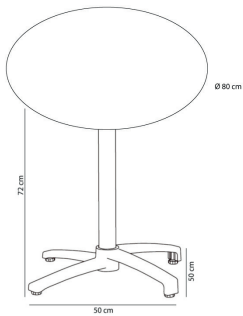

Ref. 05049 - EAN 8411344050491

COMPACT PHENOLIC TABLE Ø80 FALL FOOT TABLETOP WHITE

DESCRIPTION

Table leg in painted aluminium. Folding system. Indoor and outdoor use. Compact phenolic tabletop.

MEASUREMENTS

H 73cm × Ø 80cm

H 28.75in × Ø 31.5in

CHARACTERISTICS

Weight 15,92 Kg.

Stackable max 0 Units

STD units	Packaging dim. (cm)	Units Container 20'	Units Container 40'	Units Container HC	Units Traylor 70m³	Units Truck 100m³
1X	81 × 84 × 20		375		495	