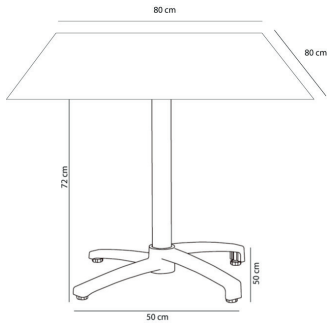

Ref. 05013 - EAN 8411344050132

FALL COMPACT PHENOLIC TABLE 80X80 TABLETOP WHITE

DESCRIPTION

Table leg in painted aluminium. Folding system. Indoor and outdoor use. Compact phenolic tabletop.

MEASUREMENTS

W 80cm × L 80cm × H 71cm
W 31.5in × L 31.5in × H 27.96in

CHARACTERISTICS

Weight 15,92 Kg.
Stackable max 0 Units

STD units	Packaging dim. (cm)	Units Container 20'	Units Container 40'	Units Container HC	Units Traylor 70m ³	Units Truck 100m ³
1X	81 × 84 × 20		375		495	