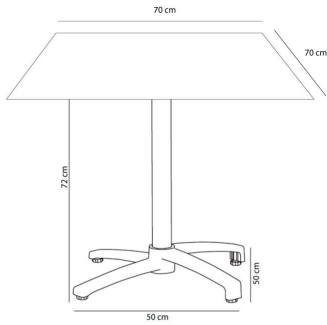

Ref. 04995 - EAN 8411344049952

FALL COMPACT PHENOLIC TABLE 70X70 TABLETOP WHITE

DESCRIPTION

Table leg in painted aluminium. Folding system. Indoor and outdoor use. Compact phenolic tabletop.

MEASUREMENTS

W 70cm × L 70cm × H 71cm
W 27.56in × L 27.56in × H 27.96in

CHARACTERISTICS

Weight 14,46 Kg.
Stackable max 0 Units

STD units	Packaging dim. (cm)	Units Container 20'	Units Container 40'	Units Container HC	Units Traylor 70m³	Units Truck 100m³
1X	71 × 74 × 20		350		462	