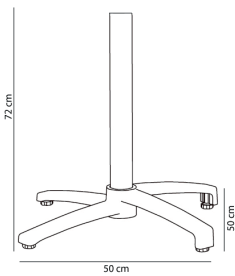

Ref. 04992 - EAN 8411344049921

FALL FOOT WHITE

DESCRIPTION

Table leg in painted aluminium. Folding system. Indoor and outdoor use.

MEASUREMENTS

W 50cm × L 50cm × H 70cm

W 19.69in × L 19.69in × H 27.56in

CHARACTERISTICS

Weight 7,48 Kg.

Stackable max 0 Units

STD units	Packaging dim. (cm)	Units Container 20'	Units Container 40'	Units Container HC	Units Traylor 70m ³	Units Truck 100m ³
1X	55 × 59 × 13.5	630	1300	1500	1700	1900