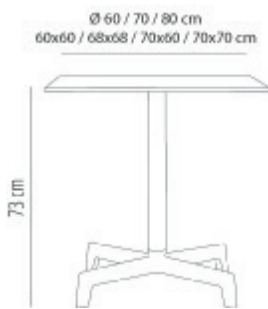

Ref. 03347 - EAN 8411344033470

DUROLIGHT SPUTNIK FOOT TABLE 68X68 TABLETOP WHITE

Designed by Josep Llusçà

DESCRIPTION

Table with a central foot for indoor and outdoor use. The foot consists of two parts, a polyamide-injected casing and a painted iron counterweight. Anodised aluminium tube $\varnothing 60 \times 2$ mm. thick. Protection against UV rays. Durolight tabletop.

MEASUREMENTS

W 68cm \times L 68cm \times H 76,5cm

W 26.78in \times L 26.78in \times H 30.12in

CHARACTERISTICS

Weight 10,22 Kg.

STD units	Packaging dim. (cm)	Units Container 20'	Units Container 40'	Units Container HC	Units Traylor 70m ³	Units Truck 100m ³
1X	71 \times 74 \times 20		350		462	