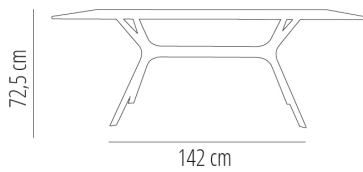

Ref. 03154 - EAN 8411344031544

VELA L GLASS TABLE 180X90 TABLETOP TRANSPARENT

Designed by **Fabrizio Batoni**

DESCRIPTION

Table for indoor and outdoor with central base composed by two bases injected in fiber-glass with PP using gas assisted injection moulding technology, joined by an aluminium bar. UV Protection. Table top in tempered glass.

AWARDS

Award of Excellence IIDA/HD Product Design 2014

Winner Interior Innovation Award 2014

CERTIFICATIONS

UNE-EN 15372

MEASUREMENTS

W 90cm × L 180cm × H 74cm

W 35.44in × L 70.87in × H 29.14in

CHARACTERISTICS

Weight 51 Kg.

STD units	Packaging dim. (cm)	Units Container 20'	Units Container 40'	Units Container HC	Units Traylor 70m ³	Units Truck 100m ³
1X	83 × 74 × 27		144		160	

COLOR

Transparent

PEDESTAL COLOR