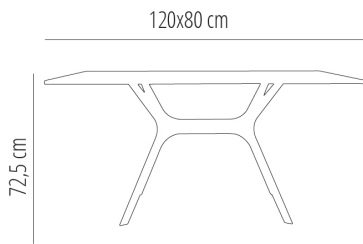

Ref. 03150 - EAN 8411344031506

VELA M GLASS TABLE 120X80 TABLETOP TRANSPARENT

Designed by **Fabrizio Batoni**

DESCRIPTION

Table for indoor and outdoor with central base composed by two bases injected in fiber-glass with PP using gas assisted injection moulding technology, joined by an aluminium bar. UV Protection. Table top in tempered glass.

AWARDS

Award of Excellence IIDA/HD Product Design 2014

Winner Interior Innovation Award 2014

CERTIFICATIONS

UNE-EN 15372

MEASUREMENTS

W 80cm × L 120cm × H 74cm

W 31.5in × L 47.25in × H 29.14in

CHARACTERISTICS

Weight 27,9 Kg.

STD units	Packaging dim. (cm)	Units Container 20'	Units Container 40'	Units Container HC	Units Traylor 70m³	Units Truck 100m³
1X	83 × 74 × 27		264		300	

COLOR

Transparent

PEDESTAL COLOR