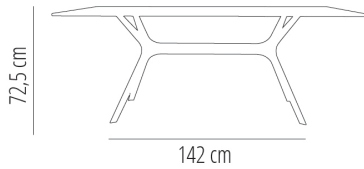

Ref. 03118 - EAN 8411344031186

VELA L COMPACT PHENOLIC TABLE 200X90 TABLETOP WHITE

Designed by **Fabrizio Batoni**

DESCRIPTION

Table for indoor and outdoor with central base composed by two bases injected in fiber-glass with PP using gas assisted injection moulding technology, joined by an aluminium bar. UV Protection. Table top in high pressure laminate (HPL).

AWARDS

Award of Excellence IIDA/HD Product Design 2014

Winner Interior Innovation Award 2014

CERTIFICATIONS

UNE-EN 15372

MEASUREMENTS

W 90cm × L 200cm × H 74cm

W 35.44in × L 78.75in × H 29.14in

CHARACTERISTICS

Weight 39,5 Kg.

STD units	Packaging dim. (cm)	Units Container 20'	Units Container 40'	Units Container HC	Units Traylor 70m ³	Units Truck 100m ³
1X	83 × 74 × 27		144		160	

COLOR

White
RAL 9016