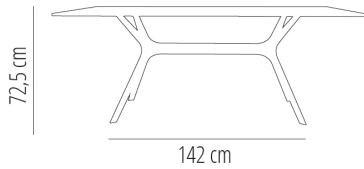

## MEASUREMENTS

W 90cm × L 180cm × H 74cm

W 35.44in × L 70.87in × H 29.14in

## CHARACTERISTICS

**Weight** 38,5 Kg.

STD units	Packaging dim. (cm)	Units Container 20'	Units Container 40'	Units Container HC	Units Traylor 70m³	Units Truck 100m³
1X	83 × 74 × 27		144		160	