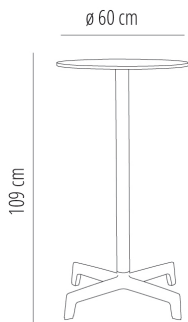

Ref. 02207 - EAN 8411344022078

COMPACT PHENOLIC TABLE Ø60 SPUTNIK HIGH FOOT TABLETOP WHITE

Designed by Josep Llusçà

DESCRIPTION

Table with a central foot for indoor and outdoor use. The foot consists of two parts, a polyamide-injected casing and a painted iron counterweight. Anodised aluminium tube ø60 x 2 mm. thick. Protection against UV rays. Compact phenolic tabletop.

MEASUREMENTS

H 72,5cm x Ø 60cm

H 28.55in x Ø 23.63in

CHARACTERISTICS

Weight 10,46 Kg.

STD units	Packaging dim. (cm)	Units Container 20'	Units Container 40'	Units Container HC	Units Traylor 70m³	Units Truck 100m³
1X	61 x 64 x 20		736		890	