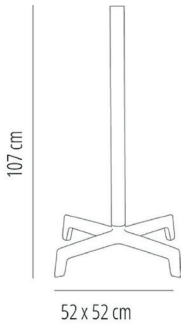

Ref. 02097 - EAN 8411344020975

SPUTNIK HIGH FOOT WHITE

Designed by **Josep Llusçà**

DESCRIPTION

High pedestal base for indoor and outdoor use. The base is composed of two pieces, a casing injected with polyamide and a painted iron counterweight. Anodized aluminium tube, ø 60 x 2 mm thick, shiny, matt or white or black painted finish. UV protection. Leveller in one leg.

MEASUREMENTS

W 52cm × L 52cm × H 110cm

W 20.48in × L 20.48in × H 43.31in

CHARACTERISTICS

Weight 6,78 Kg.

STD units	Packaging dim. (cm)	Units Container 20'	Units Container 40'	Units Container HC	Units Traylor 70m ³	Units Truck 100m ³
1X	55 × 58 × 18	350	725	822	875	1250