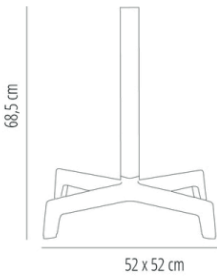

Ref. 02074 - EAN 8411344020746

SPUTNIK FOOT WHITE

Designed by Josep Llusà

DESCRIPTION

Single pedestal base for indoor and outdoor use. The base is composed of two pieces, a casing injected with polyamide and a painted iron counterweight. Anodized aluminium tube, ø 60 x 2 mm thick, shiny, matt or white or black painted finish. UV protection. Leveler in one leg.

MEASUREMENTS

W 52cm × L 52cm × H 71,5cm

W 20.48in × L 20.48in × H 28.15in

CHARACTERISTICS

Weight 5,82 Kg.

STD units	Packaging dim. (cm)	Units Container 20'	Units Container 40'	Units Container HC	Units Traylor 70m ³	Units Truck 100m ³
1X	55 × 58 × 18	565	1171	1320	1414	2020