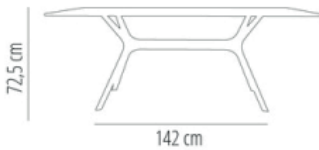

Ref. 01728 - EAN 8411344017289

VELA FOOT L WHITE

Designed by **Fabrizio Batoni**

DESCRIPTION

Double pedestal base for indoor and outdoor use, composed by two bases injected in fibreglass with PP using gas assisted injection moulding technology, joined by an aluminium bar covered by a textured pvc profile. UV Protection.

AWARDS

Award of Excellence IIDA/HD Product Design 2014

Winner Interior Innovation Award 2014

CERTIFICATIONS

UNE-EN 15372

MEASUREMENTS

W 61,5cm × L 142cm × H 72,5cm

W 24.22in × L 55.91in × H 28.55in

CHARACTERISTICS

Weight 5,9 Kg.

STD units	Packaging dim. (cm)	Units Container 20'	Units Container 40'	Units Container HC	Units Traylor 70m ³	Units Truck 100m ³
1X	83 × 74 × 27		144		160	

COLOR

White
RAL 9016