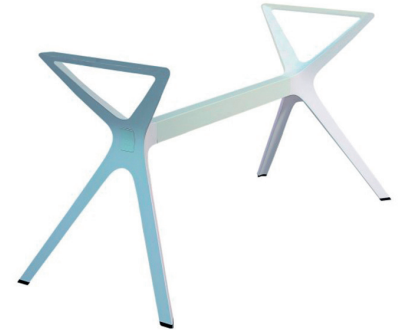

Ref. 01728 - EAN 8411344017289

VELA FOOT L WHITE

Designed by **Fabrizio Batoni**

DESCRIPTION

Double pedestal base for indoor and outdoor use, composed by two bases injected in fibreglass with PP using gas assisted injection moulding technology, joined by an aluminium bar covered by a textured pvc profile. UV Protection.

AWARDS

Award of Excellence IIDA/HD Product Design 2014

Winner Interior Innovation Award 2014

CERTIFICATIONS

UNE-EN 15372

MEASUREMENTS

W 61,5cm × L 142cm × H 72,5cm

W 24.22in × L 55.91in × H 28.55in

CHARACTERISTICS

Weight 5,9 Kg.

STD units	Packaging dim. (cm)	Units Container 20'	Units Container 40'	Units Container HC	Units Traylor 70m ³	Units Truck 100m ³
1X	83 × 74 × 27		144		160	

COLOR

White
RAL 9016