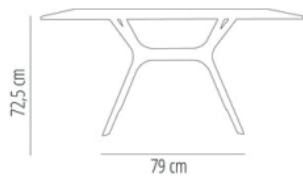

Ref. 01724 - EAN 8411344017241

VELA FOOT M WHITE

Designed by **Fabrizio Batoni**

DESCRIPTION

Double pedestal base for indoor and outdoor use, composed by two bases injected in fibreglass with PP using gas assisted injection moulding technology, joined by an aluminium bar covered by a textured pvc profile. UV Protection.

AWARDS

Award of Excellence IIDA/HD Product Design 2014

Winner Interior Innovation Award 2014

CERTIFICATIONS

UNE-EN 15372

MEASUREMENTS

W 61,5cm × L 79cm × H 72,5cm

W 24.22in × L 31.11in × H 28.55in

CHARACTERISTICS

Weight 4,65 Kg.

STD units	Packaging dim. (cm)	Units Container 20'	Units Container 40'	Units Container HC	Units Trayler 70m³	Units Truck 100m³
1X	83 × 74 × 27		264		300	

COLOR

White
RAL 9016