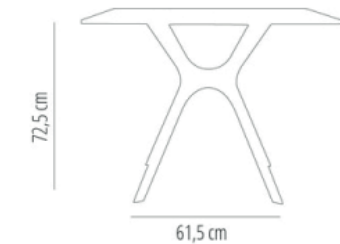

Ref. 01720 - EAN 8411344017203

VELA FOOT S WHITE

Designed by **Fabrizio Batoni**

DESCRIPTION

Double pedestal base for indoor and outdoor use, composed by two bases injected in fibreglass with PP using gas assisted injection moulding technology, joined by an aluminium bar covered by a textured pvc profile. UV Protection.

AWARDS

Award of Excellence IIDA/HD Product Design 2014

Winner Interior Innovation Award 2014

CERTIFICATIONS

UNE-EN 15372

MEASUREMENTS

W 61,5cm × L 60cm × H 72,5cm

W 24.22in × L 23.63in × H 28.55in

CHARACTERISTICS

Weight 4 Kg.

STD units	Packaging dim. (cm)	Units Container 20'	Units Container 40'	Units Container HC	Units Trayler 70m ³	Units Truck 100m ³
1X	83 × 74 × 27		312		360	

COLOR

White
RAL 9016