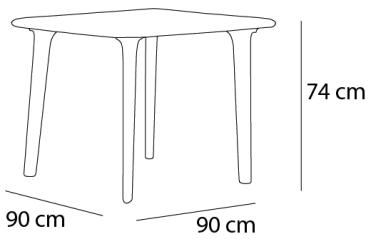

Ref. 01681 - EAN 8411344016817

NEW DESSA TABLE 90X90

TABLETOP WHITE

Designed by Josep Llusà

DESCRIPTION

Table for indoor and outdoor use. Table top and legs injected in polypropylene. Powder coated zink steel structure in accordance to corrosion regulation UNE EN/ISO 9227:2012. UV protection. Available in 2 sizes: 90x90, net weight 11,74 kg (25,88 lb), 160x90, net weight 16,75 kg (36,93 lb).

CERTIFICATIONS

UNE-EN 581-1

MEASUREMENTS

W 90cm × L 90cm × H 74cm

W 35.44in × L 35.44in × H 29.14in

CHARACTERISTICS

Weight 11,74 Kg.

STD units	Packaging dim. (cm)	Units Container 20'	Units Container 40'	Units Container HC	Units Trayler 70m³	Units Truck 100m³
1X	92 × 94 × 15	192	390	392	448	795