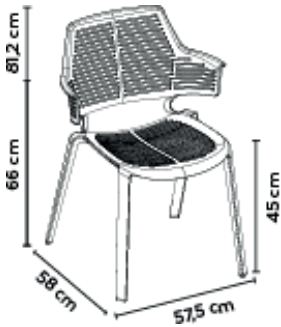

Ref. 05179 - EAN 8411344051795

IKONA CHAIR DARK GREY

Designed by **Jorge Pensi**

DESCRIPTION

Armchair for indoor and outdoor use. Injected in polypropylene and fiberglass. Stackable. UV protection. Net weight 3,9 kg (8,59 lb).

AWARDS

Good Design
Award
2019/2020

Premios ADI -
Delta de Bronce
2020

CERTIFICATIONS

UNE-EN 16139, UNE-EN 581-1

MEASUREMENTS

W 57,5cm × L 58cm × H 81,2cm × Hs 45cm × Ha 66cm

W 22.64in × L 22.84in × H 31.97in × Hs 17.72in × Ha 25.99in

CHARACTERISTICS

Weight 3,9 Kg.

Stackable max 8 Units

STD units	Packaging dim. (cm)	Units Container 20'	Units Container 40'	Units Container HC	Units Traylor 70m ³	Units Truck 100m ³
2X	60.1 × 66.1 × 90	108	306	240	416	392
4X	60.7 × 73.7 × 96.9	216	548	480	652	696
P24	58 × 98 × 220	576	1152	1152	1296	1536