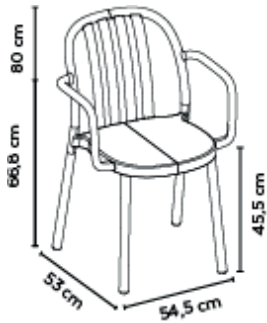

Ref. 05173 - EAN 8411344051733

SUE LAMA CHAIR WITH ARMS WHITE

Designed by Joan Gaspar

DESCRIPTION

Chair for indoor and outdoor use. Injected in polypropylene and fiberglass. Stackable. UV protection. Net weight 3,77 kg (8,31 lb).

CERTIFICATIONS

NFEN581-1, NFEN581-2

MEASUREMENTS

W 54,5cm × L 53cm × H 80cm × Hs 45,5cm × Ha 66,8cm

W 21.46in × L 20.87in × H 31.5in × Hs 17.92in × Ha 26.3in

CHARACTERISTICS

Weight 3,77 Kg.

Stackable max 7 Units

STD units	Packaging dim. (cm)	Units Container 20'	Units Container 40'	Units Container HC	Units Traylor 70m ³	Units Truck 100m ³
2X	60.1 × 66.1 × 90	108	306	240	416	392
4X	60.7 × 73.7 × 96.9	216	548	480	652	696
P20	58 × 126 × 234	480	960	960	1160	1280