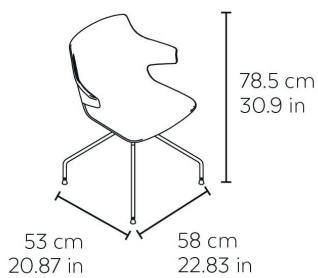

Ref. 05110 - EAN 8411344051108

ANGIE CHAIR SWIVEL BASE SAND

Designed by Josep Llusà

DESCRIPTION

Chair with spider arms for indoor use. Housing injected in fiberglass and PP. Painted steel structure.

AWARDS

Premios ADI -
Delta de Bronze
2020

MEASUREMENTS

W 58,5cm × L 53cm × H 78,5cm × Hs 43,5cm × Ha 65cm
W 23.04in × L 20.87in × H 30.91in × Hs 17.13in × Ha 25.6in

CHARACTERISTICS

Weight 5,65 Kg.

STD units	Packaging dim. (cm)	Units Container 20'	Units Container 40'	Units Container HC	Units Traylor 70m ³	Units Truck 100m ³
2X	60 × 60 × 50	162	342	456	552	832