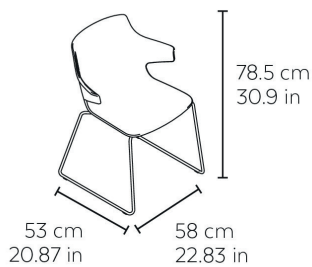

Ref. 05105 - EAN 8411344051054

ANGIE SKATE LEG CHAIR WHITE

Designed by Josep Llusà

DESCRIPTION

Chair with sled base arms for indoor use. Housing injected in fiberglass and PP. Painted steel structure. Stackable.

AWARDS

Premios ADI -
Delta de Bronze
2020

MEASUREMENTS

W 58,5cm × L 53cm × H 78,5cm × Hs 43,5cm × Ha 65cm
W 23.04in × L 20.87in × H 30.9in × Hs 17.13in × Ha 25.6in

CHARACTERISTICS

Weight 7,25 Kg.

Stackable max 4 Units

STD units	Packaging dim. (cm)	Units Container 20'	Units Container 40'	Units Container HC	Units Traylor 70m³	Units Truck 100m³
2X	60.1 × 66.1 × 90	132	304	360	480	544
4X	60.7 × 73.7 × 96.9	216	456	456	520	696