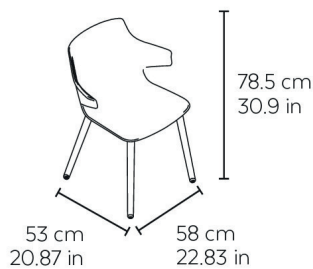

Ref. 05101 - EAN 8411344051016

ANGIE CLICK LEGS CHAIR WHITE

Designed by Josep Llusca

DESCRIPTION

Chair for indoor and outdoor use (depending on models). Injected housing in fiberglass and PP. Structure made of steel, aluminum and polypropylene. Stackable (according to models).

AWARDS

Premios ADI -
Delta de Bronze
2020

MEASUREMENTS

W 58,5cm × L 53cm × H 78,5cm × Hs 45cm × Ha 66cm

W 23.04in × L 20.87in × H 30.91in × Hs 17.72in × Ha 25.99in

CHARACTERISTICS

Weight 5,8 Kg.

STD units	Packaging dim. (cm)	Units Container 20'	Units Container 40'	Units Container HC	Units Traylor 70m ³	Units Truck 100m ³
2X	61 × 61 × 62	132	342	360	532	544