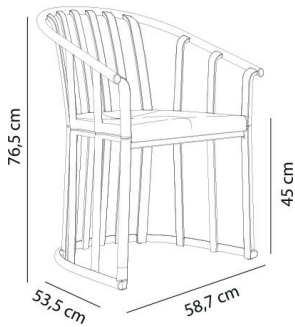

Ref. 04907 - EAN 8411344049075

RAFF CHAIR WITH ARMS BURDEAUX

Designed by **Joan Gaspar**

DESCRIPTION

Armchair for indoor and outdoor use. Injected with fiberglass and PP. UV protection. Net weight 6,62 kg. (14.59 lb)

CERTIFICATIONS

UNE-EN 581-1, UNE-EN 16139

MEASUREMENTS

W 58,7cm × L 53,5cm × H 76,5cm × Hs 45cm

W 23.12in × L 21.07in × H 30.12in × Hs 17.72in

CHARACTERISTICS

Weight 6,62 Kg.

STD units	Packaging dim. (cm)	Units Container 20'	Units Container 40'	Units Container HC	Units Traylor 70m ³	Units Truck 100m ³
4X	80 × 60 × 80	176	400	400	528	576