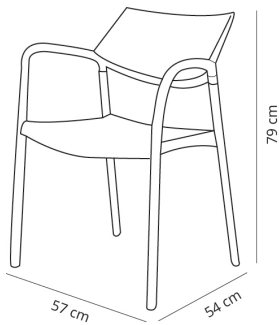

Ref. 04853 - EAN 8411344048535

SPLASH AIR ARMCHAIR SKY BLUE

Designed by **Jorge Pensi**

DESCRIPTION

Armchair for indoor and outdoor use. Produced as a single piece of injected polypropylene with fiberglass using gas assisted injection moulding technology. Stackable. Net weight 3,95 kg (8.70lb).

CERTIFICATIONS

UNE-EN 16139, UNE-EN 581-2, UNE-EN 581-1

MEASUREMENTS

W 59,5cm × L 52,5cm × H 77cm × Hs 43cm × Ha 66,5cm

W 23.43in × L 20.67in × H 30.32in × Hs 16.93in × Ha 26.19in

CHARACTERISTICS

Weight 3,95 Kg.

Stackable max 5 Units

STD units	Packaging dim. (cm)	Units Container 20'	Units Container 40'	Units Container HC	Units Traylor 70m ³	Units Truck 100m ³
2X	60.1 × 66.1 × 90	132	306	372	416	540
4X	60.7 × 73.7 × 96.9	260	548	632	652	912
PI7	58 × 98 × 220	272	640	640	736	864