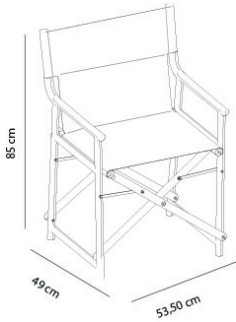

Ref. 04527 - EAN 8411344045275

BOSS SOFT CHAIR WHITE

Designed by **Joan Gaspar**

DESCRIPTION

Folding chair for indoor and outdoor use. Injected in polypropylene with fiberglass. UV protection. Net weight 5 kg (11.02 lb). Sunbrella Fabric ®.

CERTIFICATIONS

UNE-EN 581-1, UNE-EN 581-2

MEASUREMENTS

W 53,5cm × L 49cm × H 85cm × Hs 47cm × Ha 60,5cm

W 21.07in × L 19.3in × H 33.47in × Hs 18.51in × Ha 23.82in

CHARACTERISTICS

Weight 5 Kg.

STD units	Packaging dim. (cm)	Units Container 20'	Units Container 40'	Units Container HC	Units Traylor 70m³	Units Truck 100m³
2X	60 × 55 × 22	850	1752	2008	2680	2842