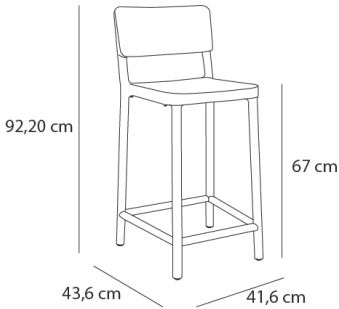

Ref. 03901 - EAN 8411344039014

LISBOA MEDIUM STOOL WHITE

Designed by **Joan Gaspar**

DESCRIPTION

Stool for indoor and outdoor use. Injected with fiberglass and PP using gas assisted injection moulding technology. UV protection.

CERTIFICATIONS

UNE-EN 581-1, UNE-EN 581-2, UNE-EN 16139

MEASUREMENTS

W 41,6cm × L 43,6cm × H 92,2cm × Hs 67cm

W 16.38in × L 17.17in × H 36.3in × Hs 26.38in

CHARACTERISTICS

Weight 3,83 Kg.

STD units	Packaging dim. (cm)	Units Container 20'	Units Container 40'	Units Container HC	Units Traylor 70m ³	Units Truck 100m ³
2X	40 × 60 × 94	246	520	592	632	652
4X	40 × 60 × 94	492	1040	1184	1264	1034