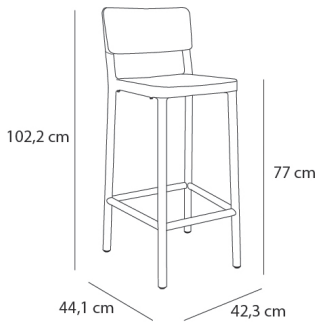

### MEASUREMENTS

W 42,3cm × L 44,1cm × H 102,2cm × Hs 77cm

W 16.66in × L 17.37in × H 40.24in × Hs 30.32in

### CHARACTERISTICS

**Weight** 4,09 Kg.

STD units	Packaging dim. (cm)	Units Container 20'	Units Container 40'	Units Container HC	Units Traylor 70m <sup>3</sup>	Units Truck 100m <sup>3</sup>
2X	40 × 60 × 94	246	520	592	632	652
4X	43 × 67 × 94	352	720	720	960	1088