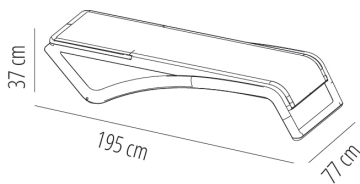

Ref. 03595 - EAN 8411344035955

SKY PREMIUM SUN LOUNGER WENGE

Designed by Josep Llusà

DESCRIPTION

Lounger for indoor and outdoor use. Fibreglass reinforced polypropylene structure. Reclining in 5 positions, including extra flat position ideal for lying on one's stomach. Backrest with safety stop. Rear-foot wheels and anti-slip pads at the front and rear. Net weight 13.7 kg.

CERTIFICATIONS

UNE-EN 581-1, UNE-EN 581-2

MEASUREMENTS

W 77cm × L 195cm × H 37cm

W 30.32in × L 76.78in × H 14.57in

CHARACTERISTICS

Weight 13,7 Kg.

Stackable max 0 Units

STD units	Packaging dim. (cm)	Units Container 20'	Units Container 40'	Units Container HC	Units Traylor 70m ³	Units Truck 100m ³
2X	75 × 195 × 50		144		200	
P20	77.5 × 220 × 196	180	360	360	440	480

STRUCTURE COLOR