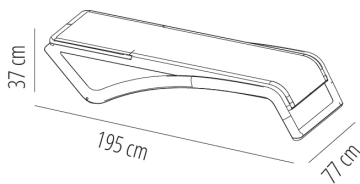

Ref. 03915 - EAN 8411344039151

SKY CLUB SUN LOUNGER WHITE

Designed by Josep Llusà

DESCRIPTION

Stackable lounger for indoor and outdoor use. Fiberglass reinforced polypropylene structure. Reclining in 5 positions, including extra flat position ideal for lying on your stomach. Backrest with safety stop. Rear leg wheels and non-slip studs on the front and rear. Net weight 13.7 kg.

CERTIFICATIONS

UNE-EN 581-1, UNE-EN 581-2

MEASUREMENTS

W 77cm × L 195cm × H 37cm

W 30.32in × L 76.78in × H 14.57in

CHARACTERISTICS

Weight 13,7 Kg.

Stackable max 20 Units

STD units	Packaging dim. (cm)	Units Container 20'	Units Container 40'	Units Container HC	Units Traylor 70m ³	Units Truck 100m ³
2X	75 × 195 × 50		144		200	
P20	77.5 × 220 × 196	180	360	360	440	480

STRUCTURE COLOR