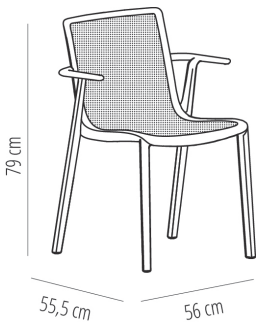

Ref. 01537 - EAN 8411344015377

BEEKAT ARMCHAIR WHITE

Designed by Josep Llusà

DESCRIPTION

Armchair for indoor and outdoor use. Injected with fiberglass and PP using gas assisted injection moulding technology. Stackable. UV protection. Net weight 4,20 kg (9.26 lb).

AWARDS

Platinum Award
MIFF 2013

CERTIFICATIONS

UNE-EN 581-1

MEASUREMENTS

W 56cm × L 55,5cm × H 79cm × Hs 47cm × Ha 65,5cm

W 22.05in × L 21.86in × H 31.11in × Hs 18.51in × Ha 25.79in

CHARACTERISTICS

Weight 4,2 Kg. **max** 10 Units

STD units	Packaging dim. (cm)	Units Container 20'	Units Container 40'	Units Container HC	Units Traylor 70m ³	Units Truck 100m ³
2X	60.1 × 66.1 × 90	138	306	304	416	562
4X	60.7 × 73.7 × 96.9	216	548	456	652	768
P23	58 × 98 × 217	552	1104	1104	1242	1334